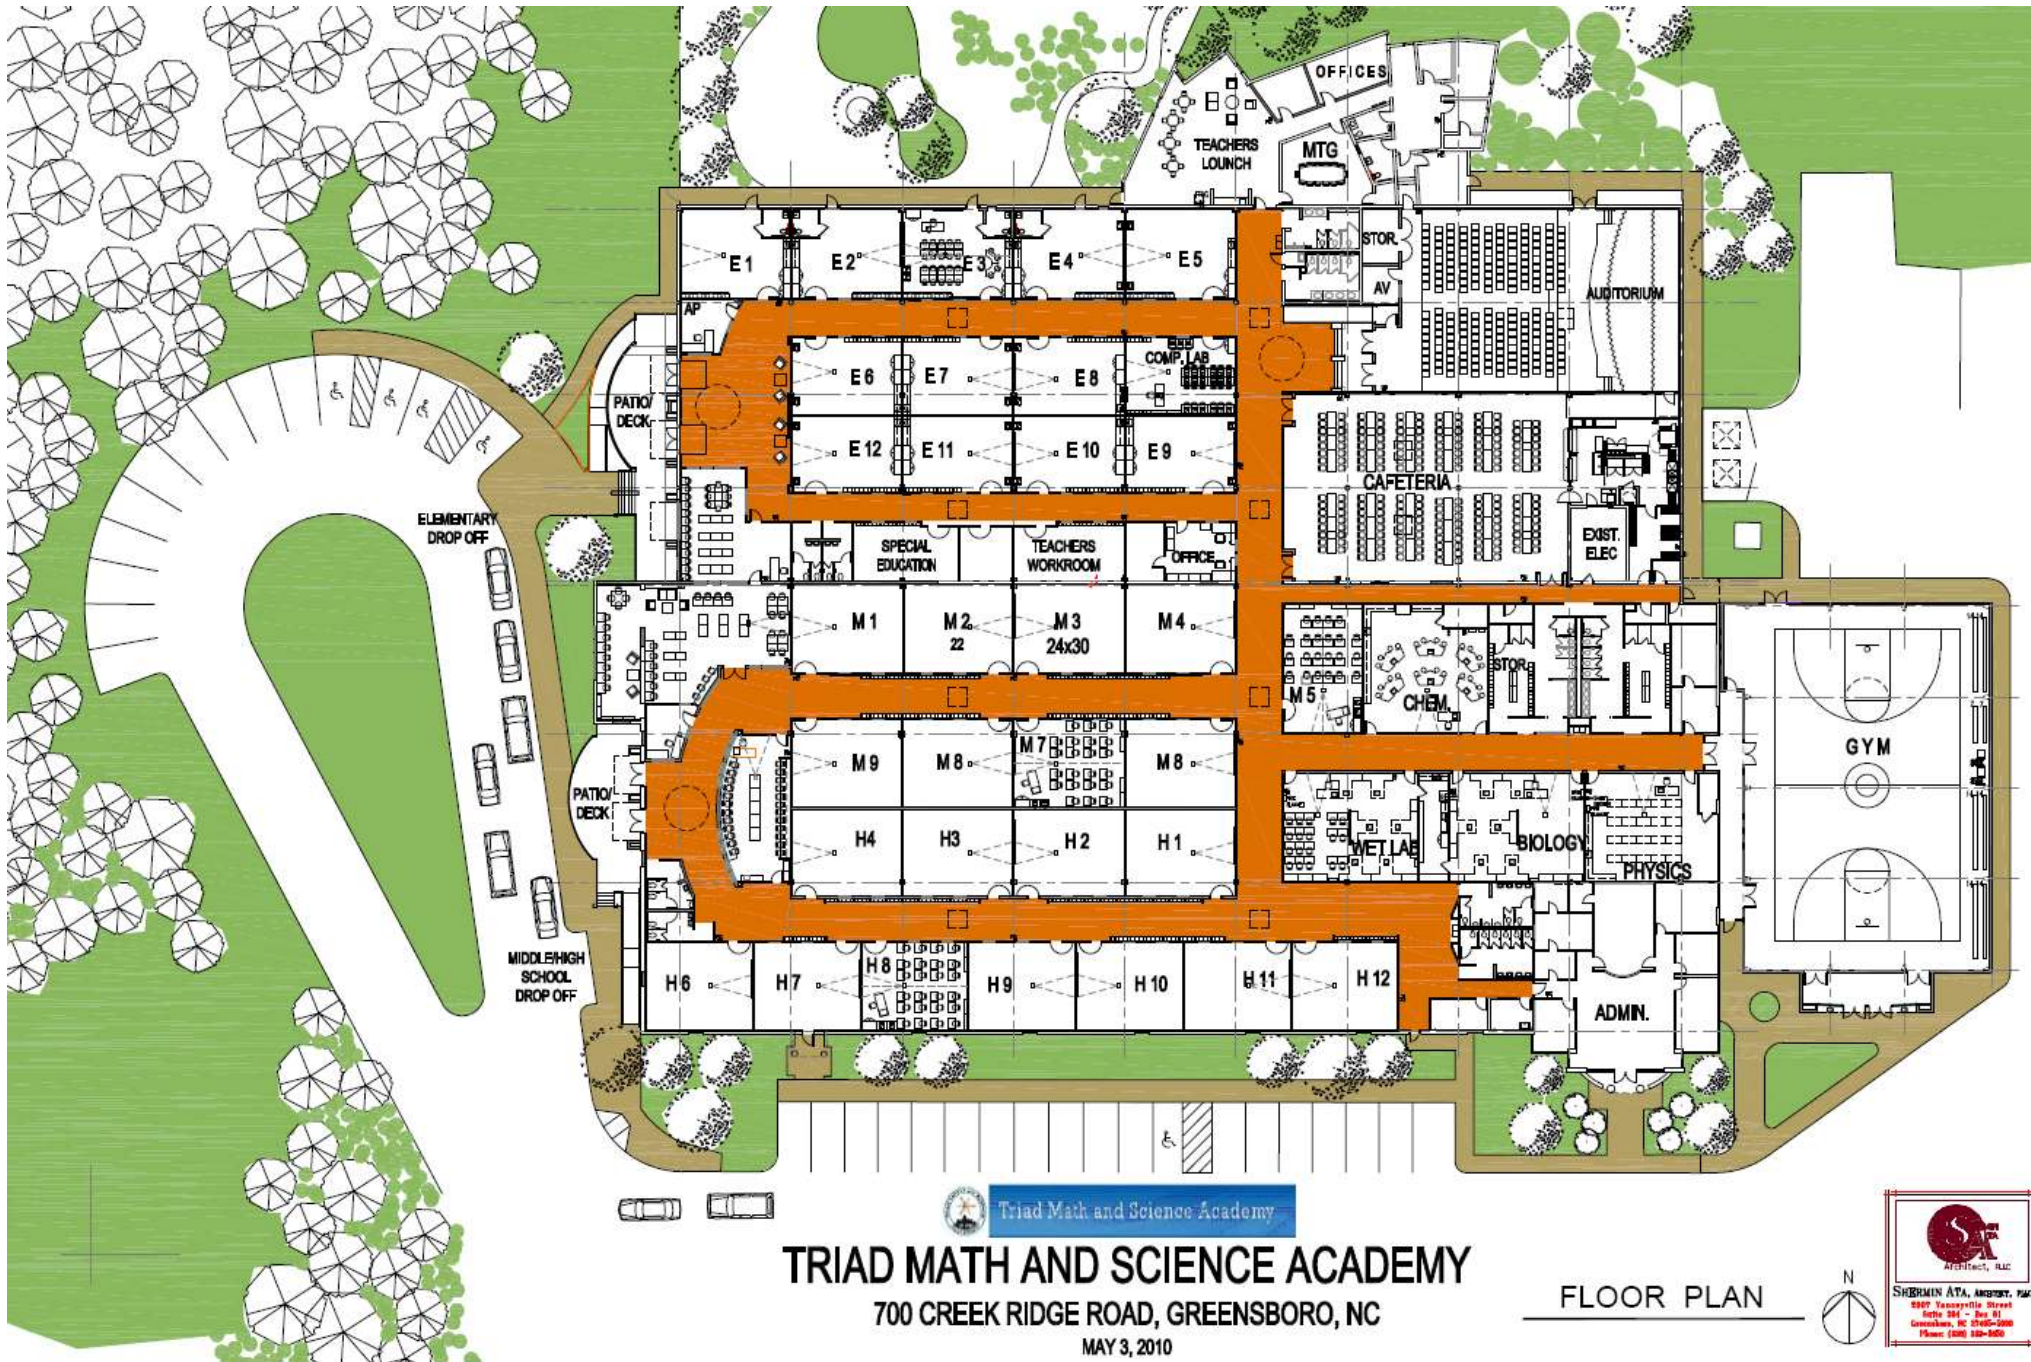

FLOOR PLAN

Triad Math and Science Academy

TRIAD MATH AND SCIENCE ACADEMY

700 CREEK RIDGE ROAD, GREENSBORO, NC

MAY 3, 2010

FLOOR PLAN

SITE PLAN

TRIAD MATH & SCIENCE ACADEMY

700 CREEK RIDGE ROAD,
GREENSBORO, NC

APRIL 8, 2010

VICINITY MAP

SITE PLAN

WEST ELEVATION